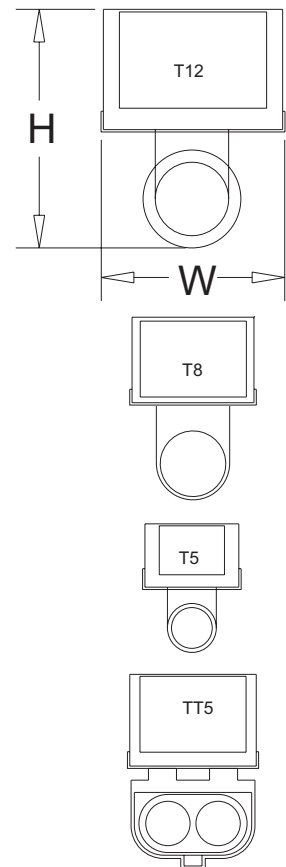

linear display lighting products

POP Lighting Front Mount Fluorescent Display fixtures are premium grade channels specifically designed for long - term installation.

- 21 Gauge Cold Rolled Steel Housings (stainless, aluminum optional)
- 120 V standard; or 277 V and universal ballast optional
- UL Listed
- Integral Mounting Hardware
- Baked white enamel finish
- Individual unit packaging
- T-12, T-8, T-5, Twin Tube and Compact Fluorescent lamps
- Energy saving magnetic or electronic Class P ballasts

FMC Series Front Mount Channels

Fixture	Lamp Type	Lamp Count	Lamp Type	# Lamps; Watts			Dimensions
				L	W	H	
FMC	T-12	24	T-12	18"	2.75"	3.75"	
FMC	T-12	36	T-12	24"	2.75"	3.75"	
FMC	T-12	48	T-12	36"	2.75"	3.75"	
FMC	T-12	60	T-12	48"	2.75"	3.75"	
FMC	T-12	72	T-12	60"	2.75"	3.75"	
FMC	T-12	96	T-12	72"	2.75"	3.75"	
FMC	T-8	15	T-12	96"	2.75"	3.75"	
FMC	T-8	17	T-8	18"	2"	3"	
FMC	T-8	25	T-8	24"	2"	3"	
FMC	T-8	32	T-8	36"	2"	3"	
FMC	T-8	40	T-8	48"	2"	3"	
FMC	T-5	14	T-8	60"	2"	3"	
FMC	T-5	21	T-5	22.5"	1.5"	2"	
FMC	T-5	28	T-5	34.5"	1.5"	2"	
FMC	T-5	35	T-5	46.5"	1.5"	2"	
FMC	TT-5	18	T-5	58.5"	1.5"	2"	
FMC	TT-5	40	TT-5	9"	2"	3"	
FMC	PL	9	CF-4	7"	2"	2"	
FMC	PL	13	CF-4	9"	2"	2"	

ORDER FORMAT

Fixture Type - Lamp Type - Lamp Count - Options

- 277 Volt
- Electronic Ballast
- Cord & Plug
- Remote Ballast
- Switch

POPLighting
 1100 West Indiana Avenue
 Philadelphia PA 19133
 215.430.7000
 fax 215.430.0431
www.poplighting.com
info@poplighting.com